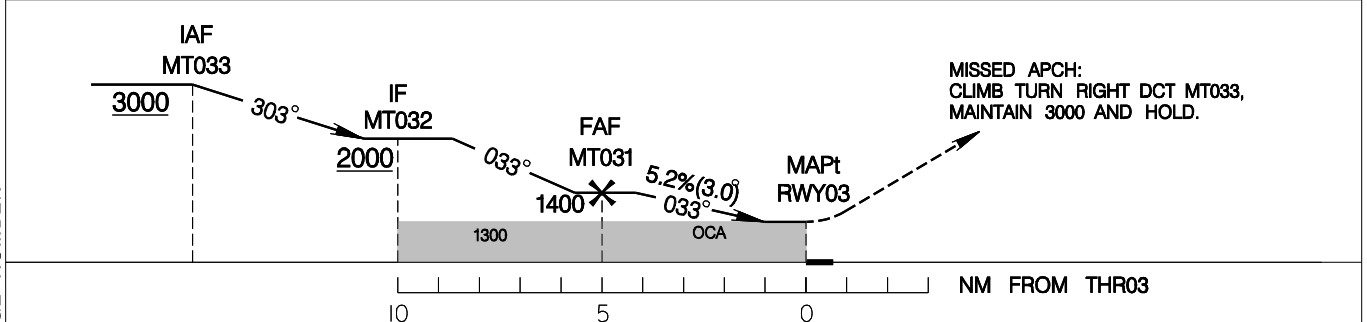

馬祖/北竿機場
MATSU/BEIGAN AD

RCMT
RNP RWY03

TAIPEI APP 121.0 122.3	BEIGAN TWR 118.65	ATIS 127.35	VAR 5° W ↑ ↓	
Apt Elev: 41'	Rwy03 THR Elev: 26'	Trans Level: FL130		
BEARINGS ARE MAGNETIC; DISTANCES ARE NAUTICAL MILES; ELEVATIONS, HEIGHTS IN FEET				

5NM	4NM	DIST to THR03
1668	1350	ADVISORY ALT

MINIMA (OCA IN FT, VIS IN M, OCH IN FT)			NOTE 1.CAUTION HIGH TERRAIN NEAR THE AIRPORT. 2.CIRCLING NOT AUTHORIZED. 3.ATC WILL ISSUE DIRECT ROUTE TO IAF FOR APPROACH. APPROACH FROM IF NOT AUTHORIZED. 4.PILOT SHALL EXERCISE WITH CAUTION NOT TO DEVIATE OUT OF TMA BOUNDARY. 5.DME/DME NOT AUTHORIZED.
CATEGORY	A	B	
LNAV	1300/3200	1274	