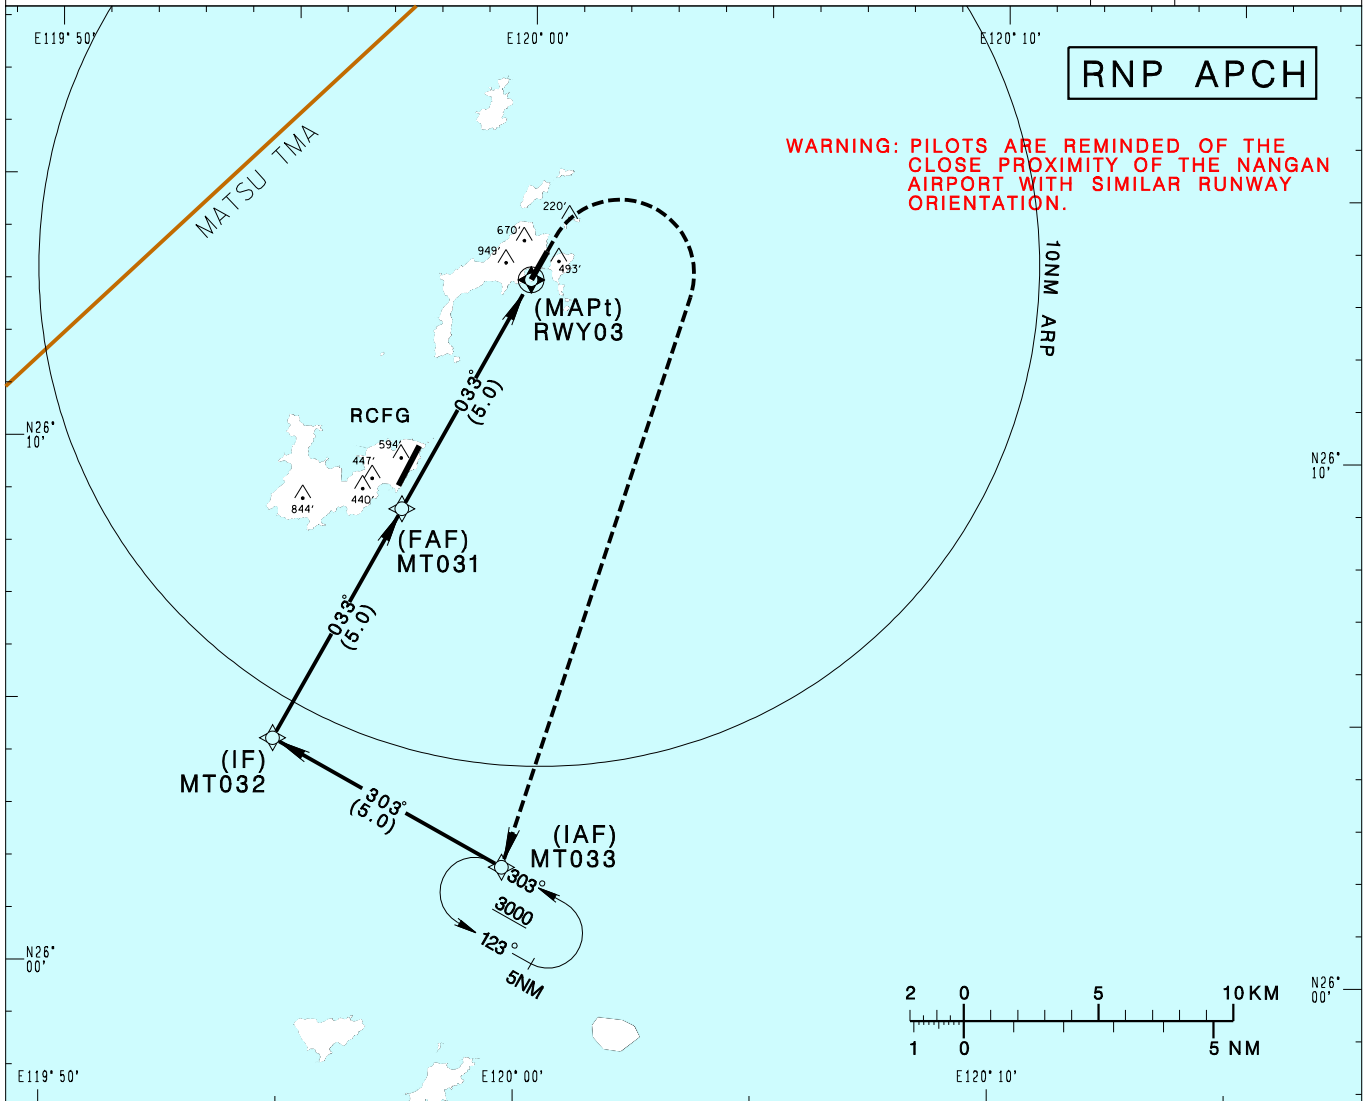

馬祖/北竿機場
MATSU/BEIGAN AD

RCMT
RNP RWY03

TAIPEI APP 121.0 122.3	BEIGAN TWR 118.65	ATIS 127.35	VAR 5° W ↑ ↓	
Apt Elev: 41'	Rwy03 THR Elev: 26'	Trans Level: FL130		
BEARINGS ARE MAGNETIC; DISTANCES ARE NAUTICAL MILES; ELEVATIONS, HEIGHTS IN FEET				

5NM	4NM	DIST to THR03
1668	1350	ADVISORY ALT

MINIMA (OCA IN FT, VIS IN M, OCH IN FT)			NOTE 1.CAUTION HIGH TERRAIN NEAR THE AIRPORT. 2.CIRCLING NOT AUTHORIZED. 3.ATC WILL ISSUE DIRECT ROUTE TO IAF FOR APPROACH. APPROACH FROM IF NOT AUTHORIZED. 4.PILOT SHALL EXERCISE WITH CAUTION NOT TO DEVIATE OUT OF TMA BOUNDARY. 5.DME/DME NOT AUTHORIZED.
CATEGORY	A	B	
LNAV	1300/3200	1274	

CHANGES: NEW PAGE NUMBER